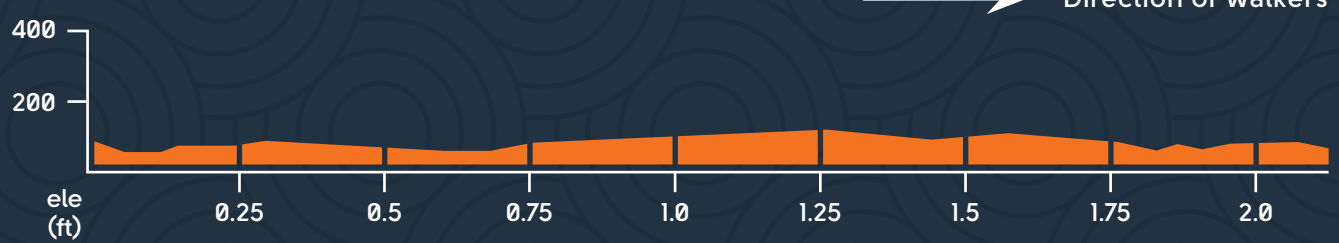

Walking Loop

→ Direction of Walkers

Route Distance: **2.1 miles**